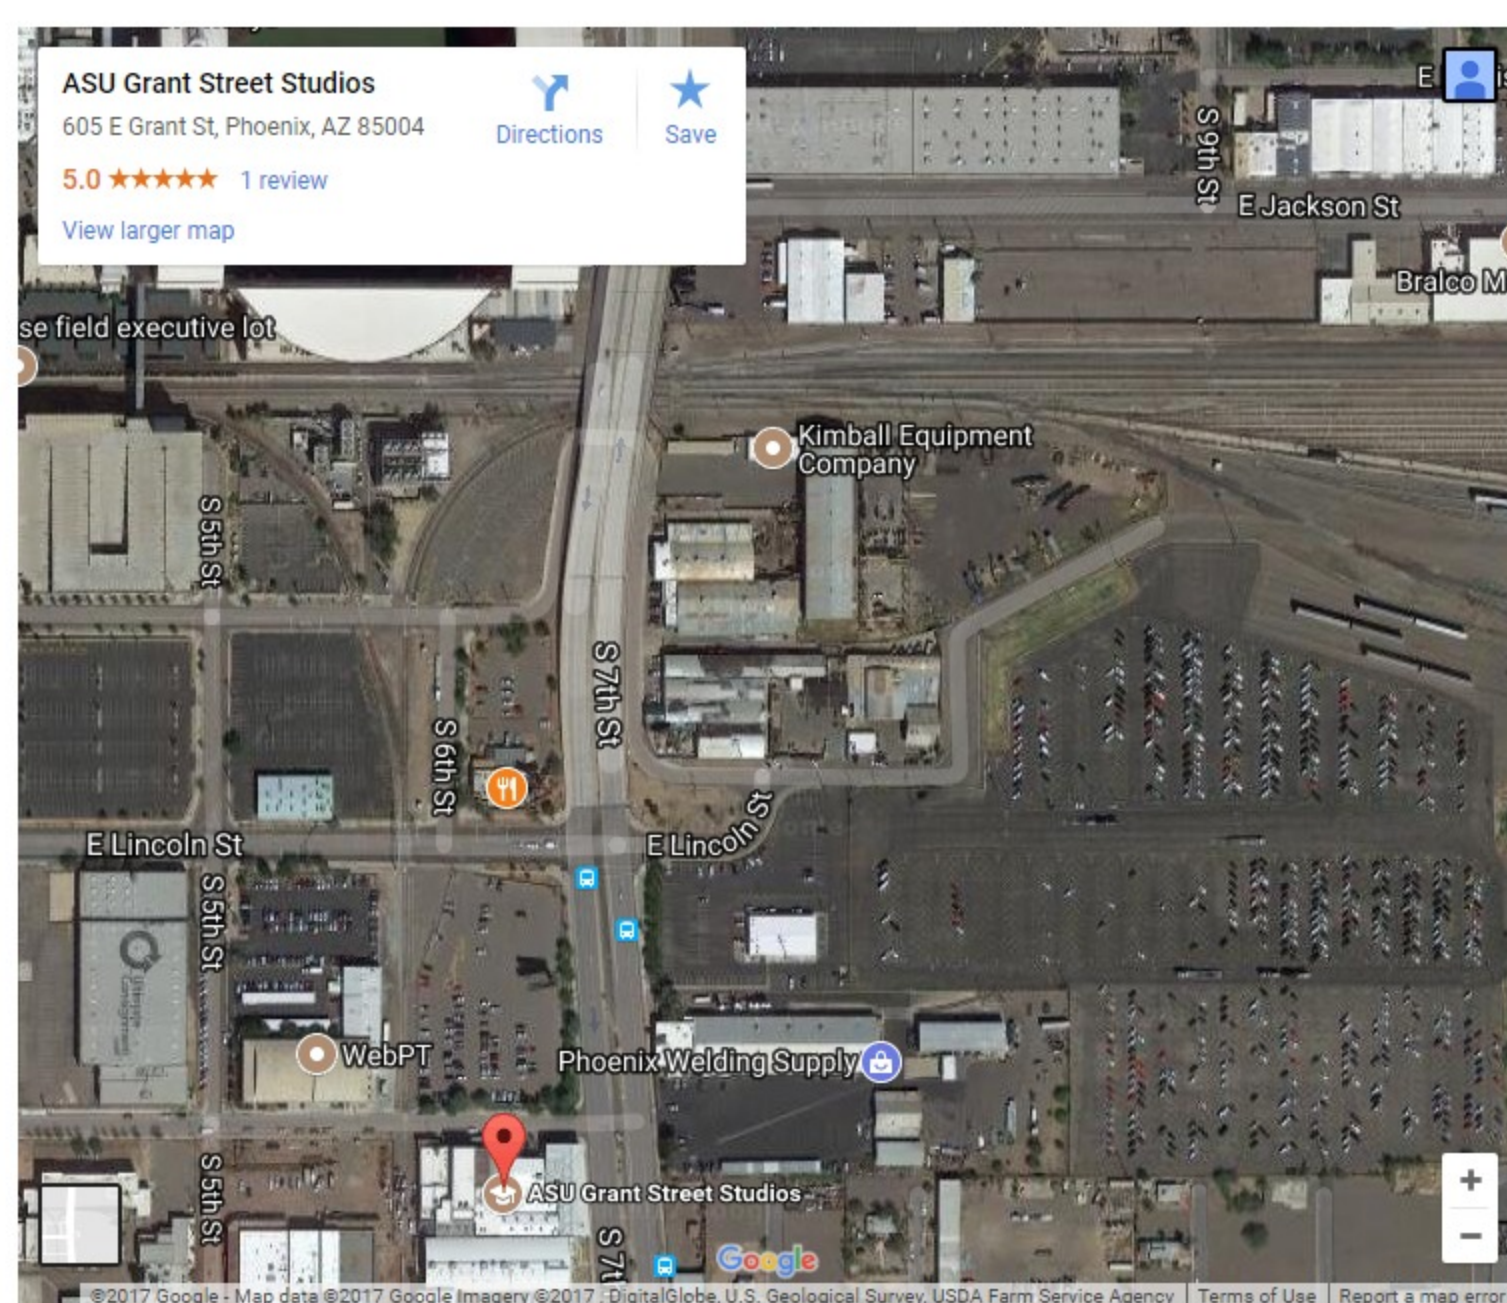

BACK TO

Experience the Space

PARKING

Parking is available north of Grant Street along the railroad tracks. Designated parallel parking for Northlight Gallery is on the west side of the building adjacent to the gallery entrance.