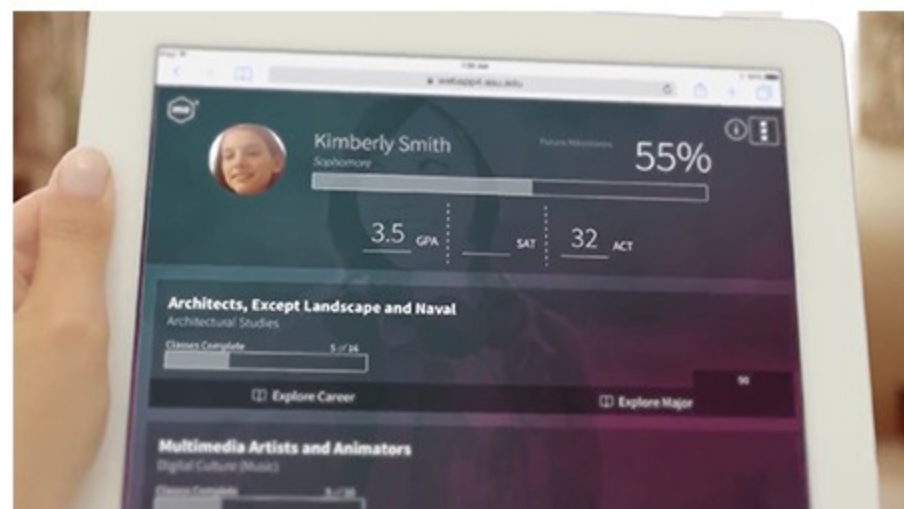

Want to find a major, program or career that fits you?

With this online interactive tool, you can easily explore careers that fit your interests and passions. Then chart an academic pathway to find a major, a program and a career to design the future you want.

Take the me3 quiz today to get started.

I am currently a:

- High School Student
- College Student
- Educator

Take the visual quiz

Start out by choosing images based on your interests. It's quick and easy.

Rank matching careers

Your interests will match with a list of career options that you can rank in order of preference

Connect to a major

Then me3 will give you a list of majors that could lead you to that career.

Your personalized dashboard

If you are in high school, me3 can show you how you can get to your career goal with an interactive dashboard. You can chart out your academic path, find out what you need to do to get accepted into your chosen major and keep track of your milestones.