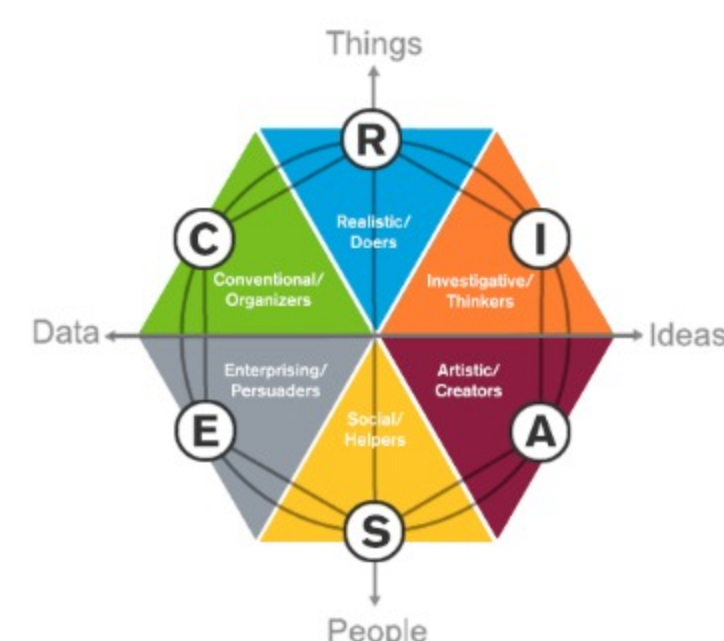

Arizona State University is a top ranked research university in the greater Phoenix metropolitan area.

Admission

- [Apply](#)
- [Freshman](#)
- [Transfer](#)
- [International](#)
- [Readmission](#)
- [Graduate](#)
- [Law](#)
- [Counselor and Teacher Resources](#)

Paying for College

- [Costs](#)
- [Financial Aid](#)
- [Scholarships](#)
- [Tuition](#)
- [Billing](#)
- [Residency](#)

Academics

- [Majors](#)
- [ASU Bookstore](#)
- [Registration](#)
- [Tutoring & Advising](#)
- [Course Catalog](#)
- [Graduation](#)

Life at ASU

- [ASU Events](#)
- [Health & Wellness](#)
- [Housing & Dining](#)
- [Clubs & Activities](#)
- [Safety](#)
- [Student Support](#)
- [Transportation](#)
- [Jobs & Careers](#)