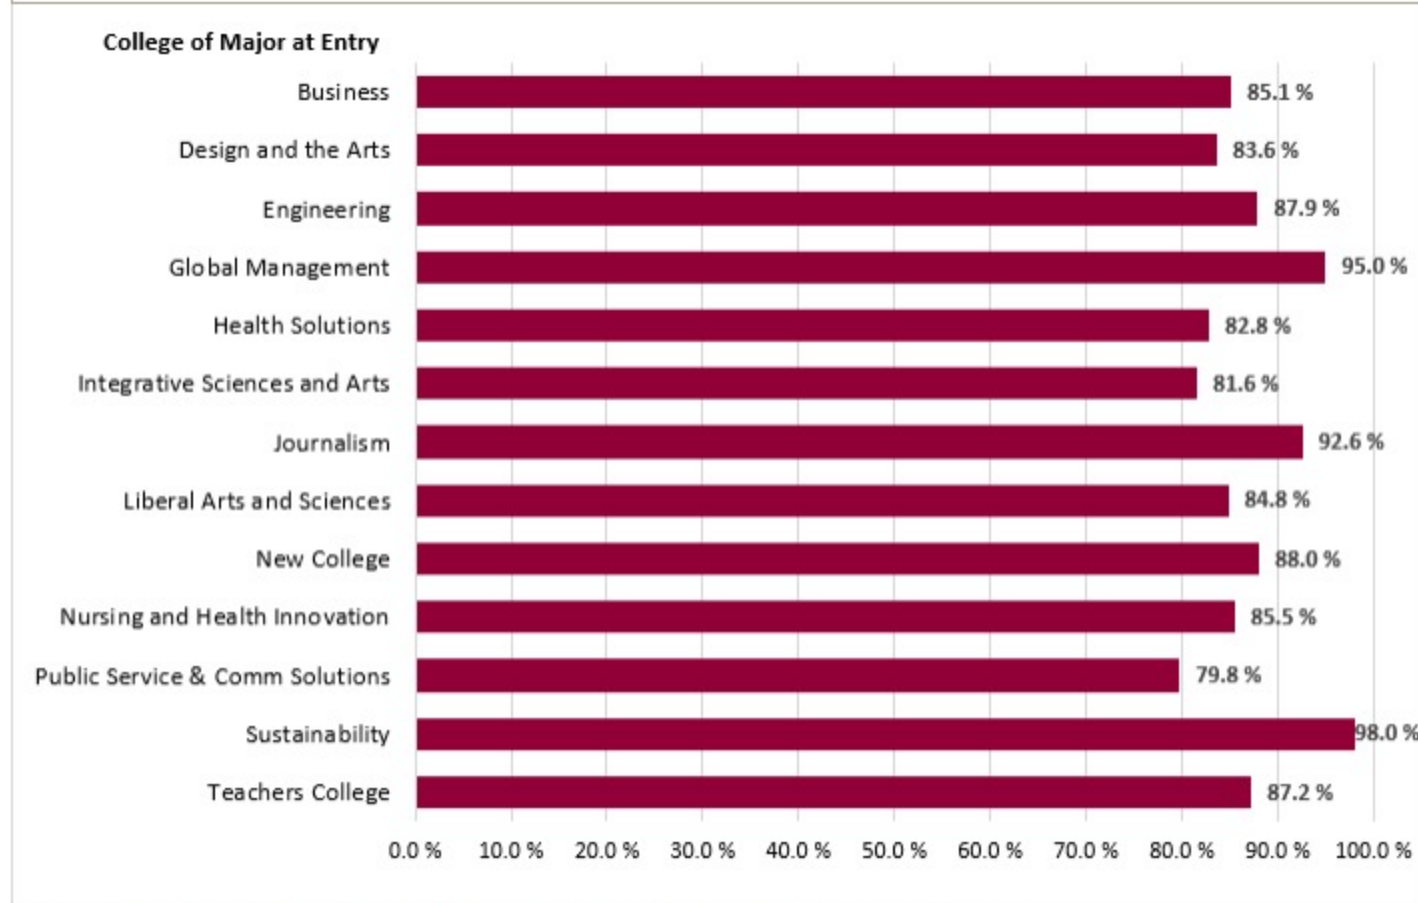

Facts

One-Year Retention Rates by College - Metropolitan Campuses

Entering Cohort Term

Fall 2015	Fall 2014	Fall 2013	Fall 2012	Fall 2011	Fall 2010	Fall 2009
Fall 2008	Fall 2007	Fall 2006	Fall 2005	Fall 2004	Fall 2003	

College counts have been adjusted to reflect the current academic organizational structure. Enrollment counts are based on IPEDS campus reporting.

Filter Selections

Entry Term:

Fall 2015

Learn to thrive
#1 in the U.S. for innovation