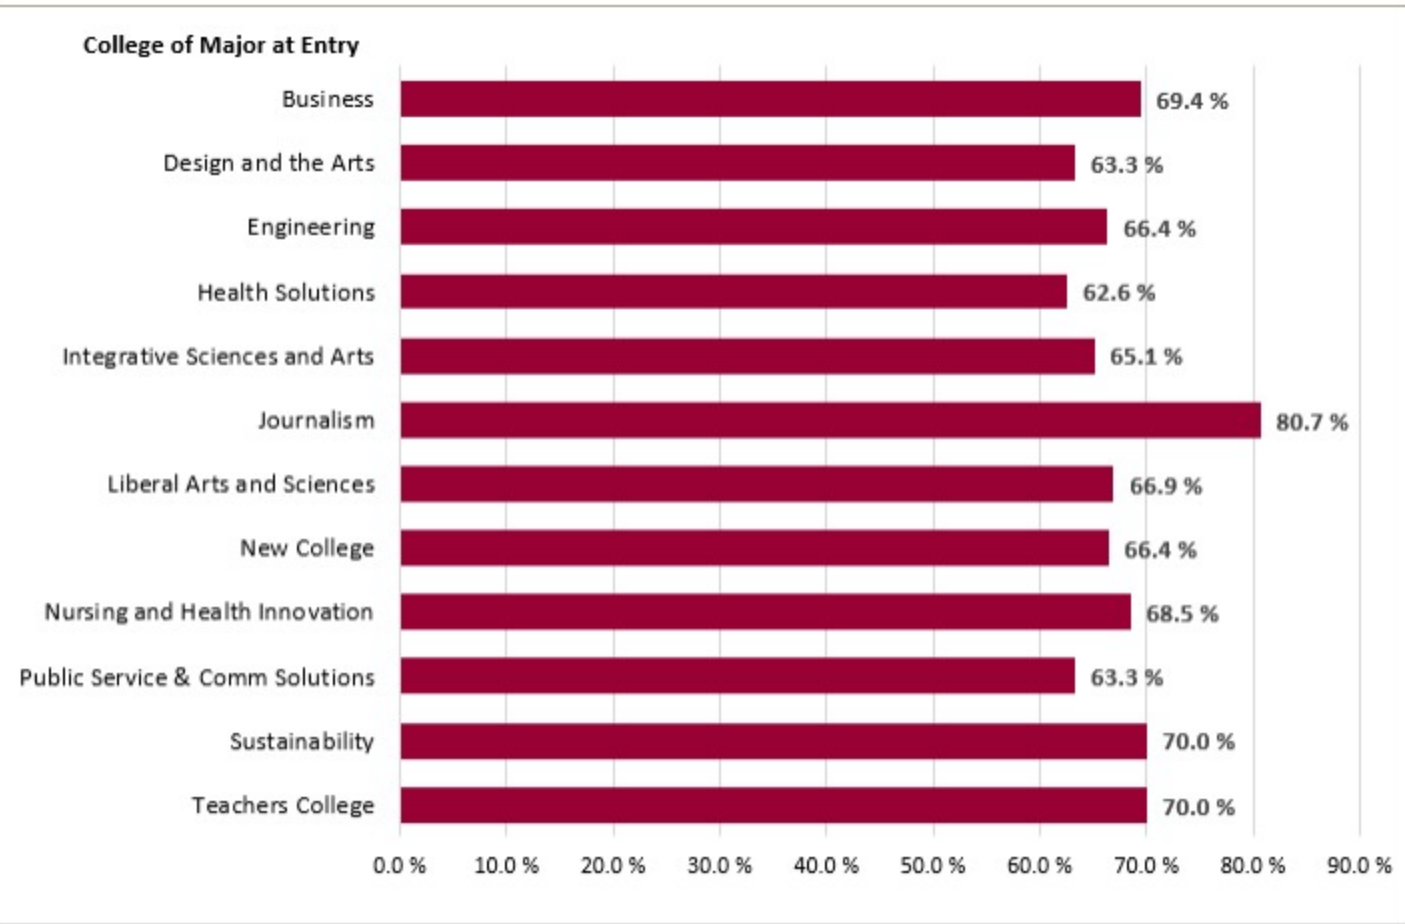

Facts

**Six-Year Graduation Rates by College - Metropolitan Campuses**

Entering Cohort Term

Fall 2010	Fall 2009	Fall 2008	Fall 2007	Fall 2006	Fall 2005	Fall 2004
Fall 2003						

College counts have been adjusted to reflect the current academic organizational structure.

Enrollment counts are based on IPEDS campus reporting.

**Filter Selections**

Entry Term:

Fall 2010

**Learn to thrive**  
**#1 in the U.S. for innovation**