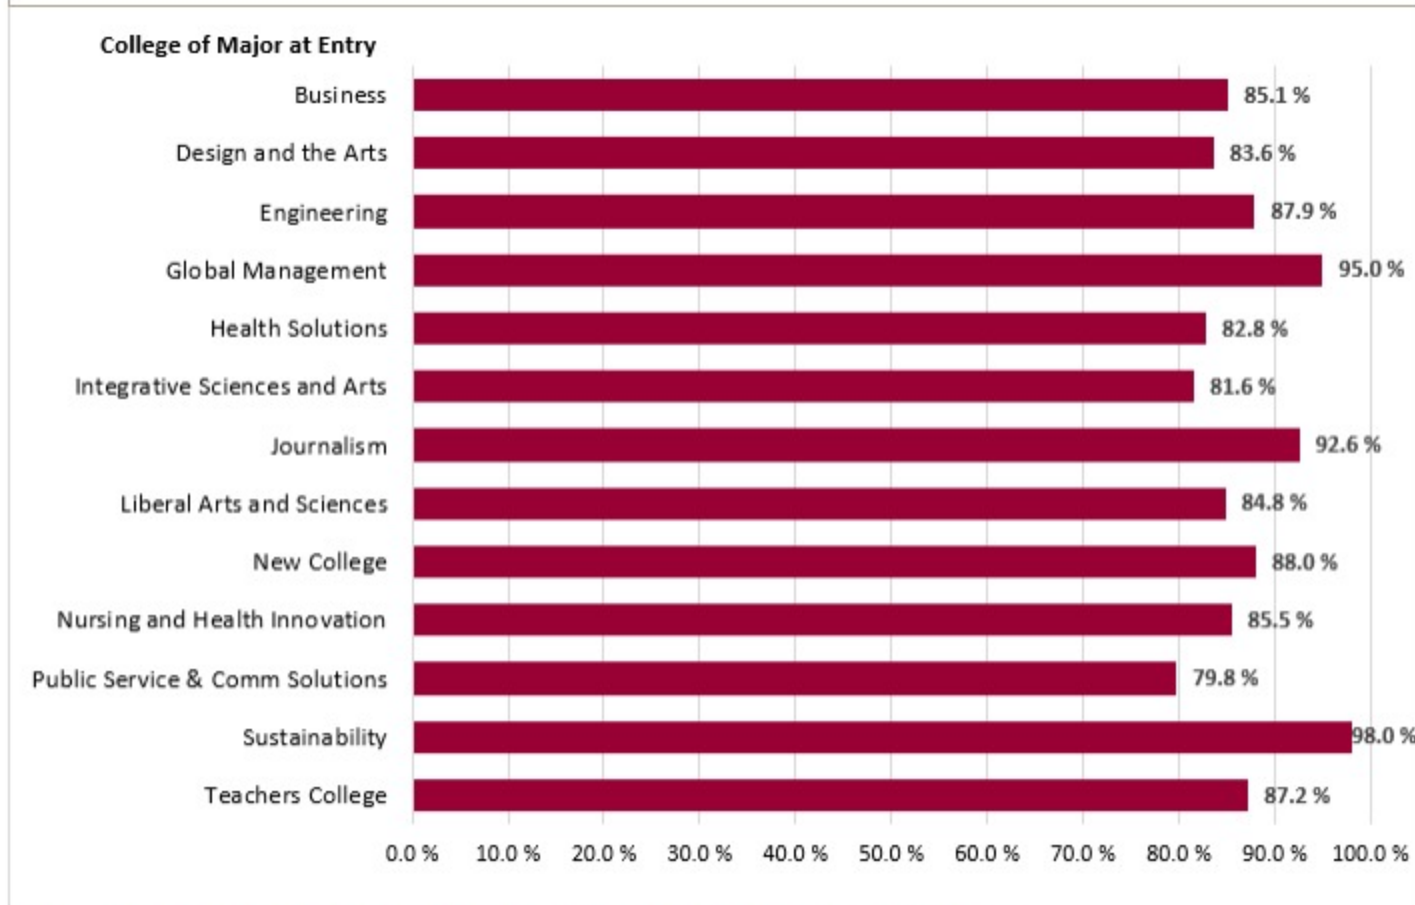

Facts

One-Year Retention Rates by College - Metropolitan Campuses

Entering Cohort Term

Fall 2015	Fall 2014	Fall 2013	Fall 2012	Fall 2011	Fall 2010	Fall 2009
Fall 2008	Fall 2007	Fall 2006	Fall 2005	Fall 2004	Fall 2003	