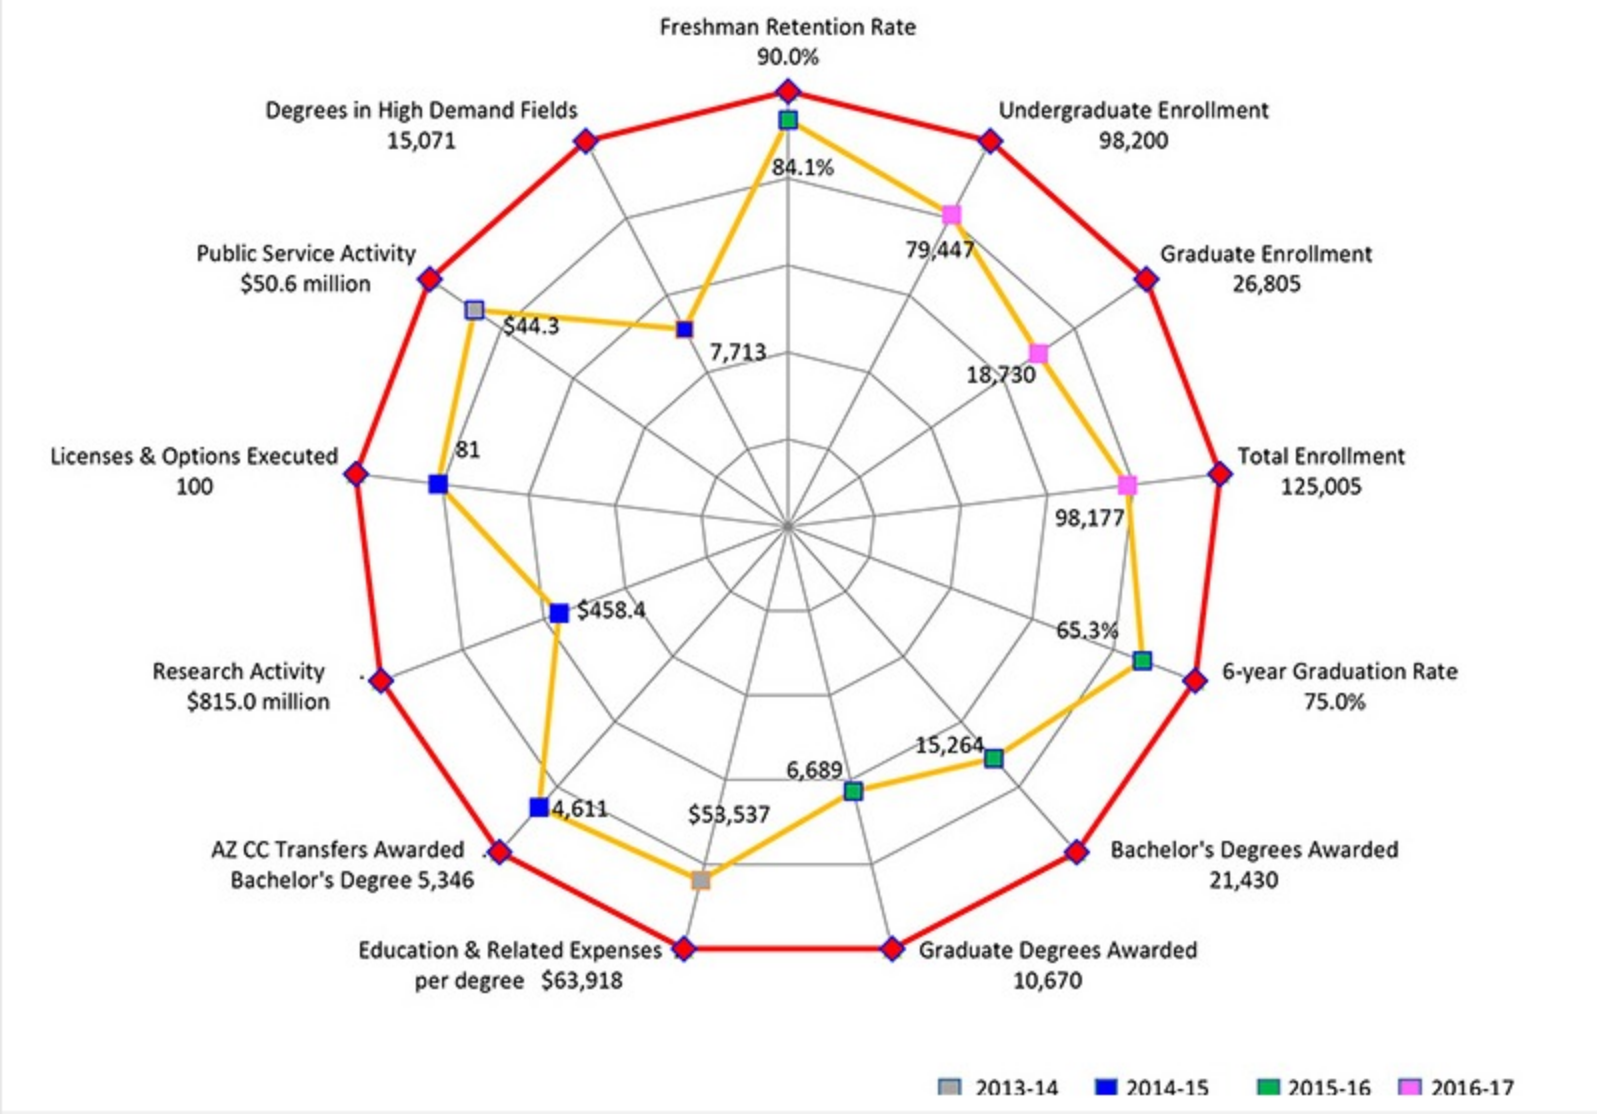

2025 Metrics

ARIZONA BOARD OF REGENTS

2020 N. Central Ave.
Suite 230
Phoenix, AZ 85004-4593

T: (602) 229-2500
F: (602) 229-2555

© 2017 Arizona Board of Regents
Privacy Policy | Terms of Use

WICHE | POLICIES